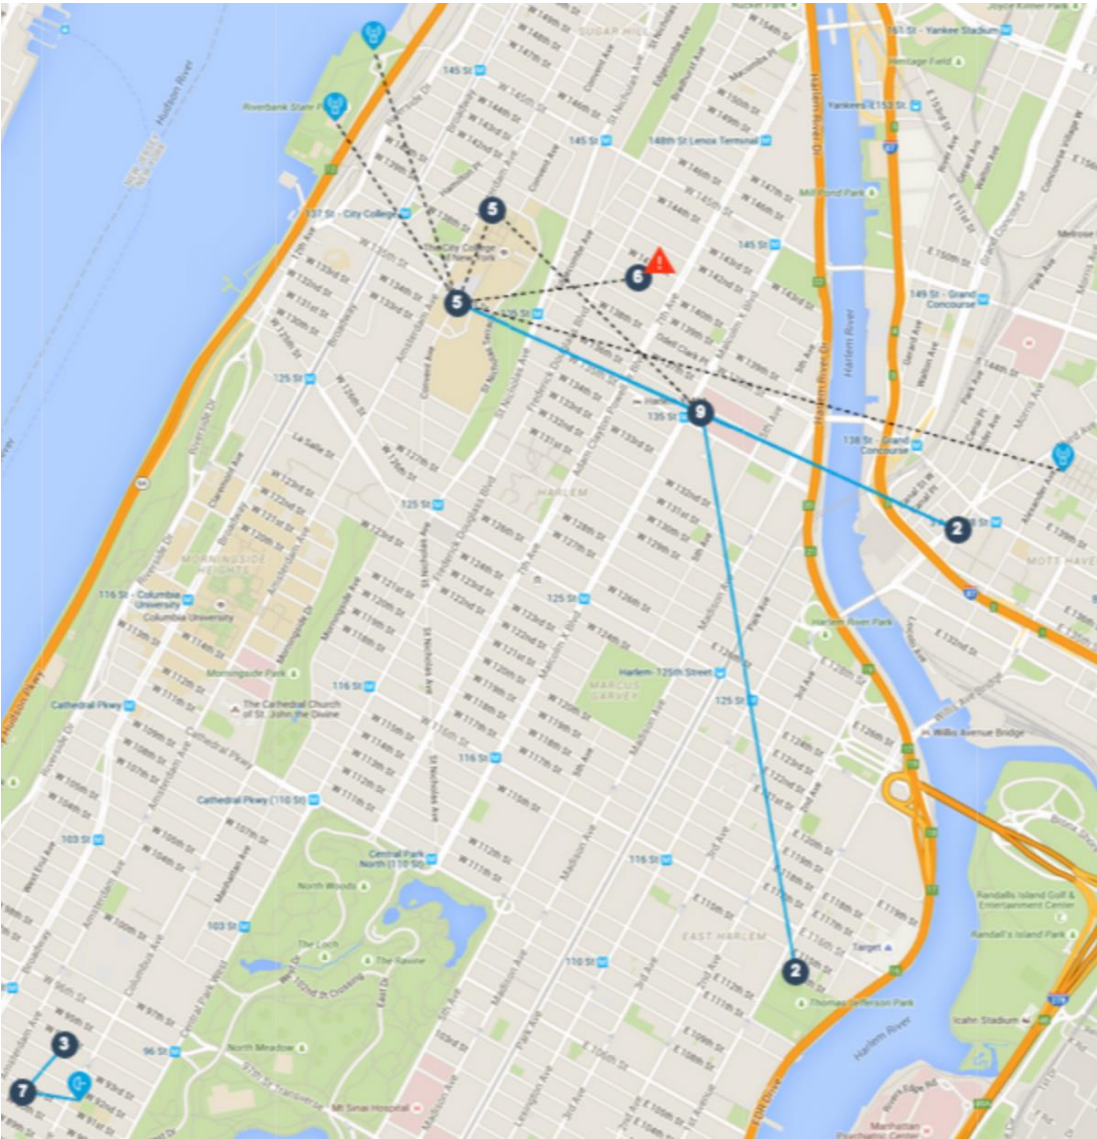

STREAMING UNIVERSITY PROJECT

Network Maps

**Manhattan and Bronx
Community Wide Area Network (CWAN)**

STREAMING UNIVERSITY PROJECT

Network Maps

CCNY CWAN

Harlem Hospital CWAN

STREAMING UNIVERSITY PROJECT

Network Maps

Federal 8 CWAN

STREAMING UNIVERSITY PROJECT

Network Maps

Riverbank State Park CWAN