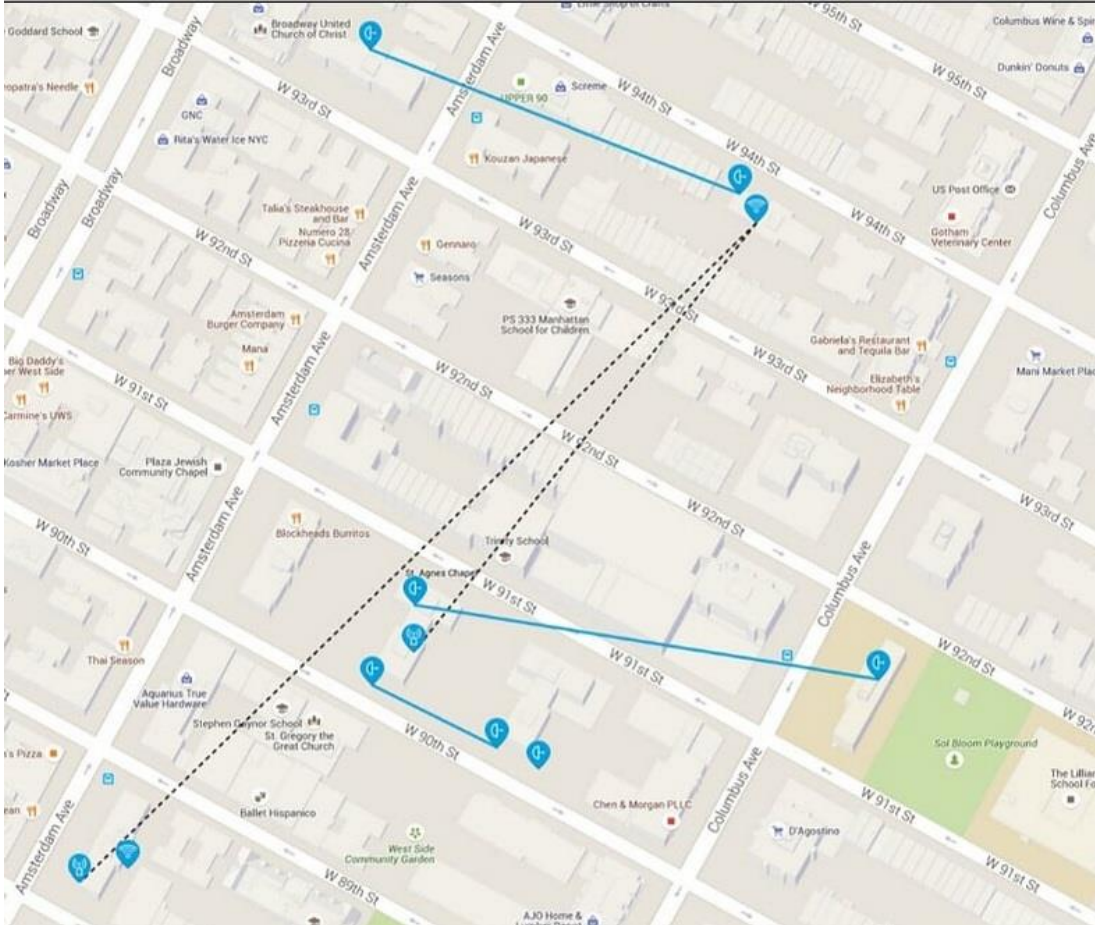

STREAMING UNIVERSITY PROJECT

Network Maps

**Manhattan and Bronx
Community Wide Area Network (CWAN)**

STREAMING UNIVERSITY PROJECT

Network Maps

CCNY CWAN

Harlem Hospital CWAN

STREAMING UNIVERSITY PROJECT

Network Maps

Federal 8 CWAN

STREAMING UNIVERSITY PROJECT

Network Maps

Riverbank State Park CWAN