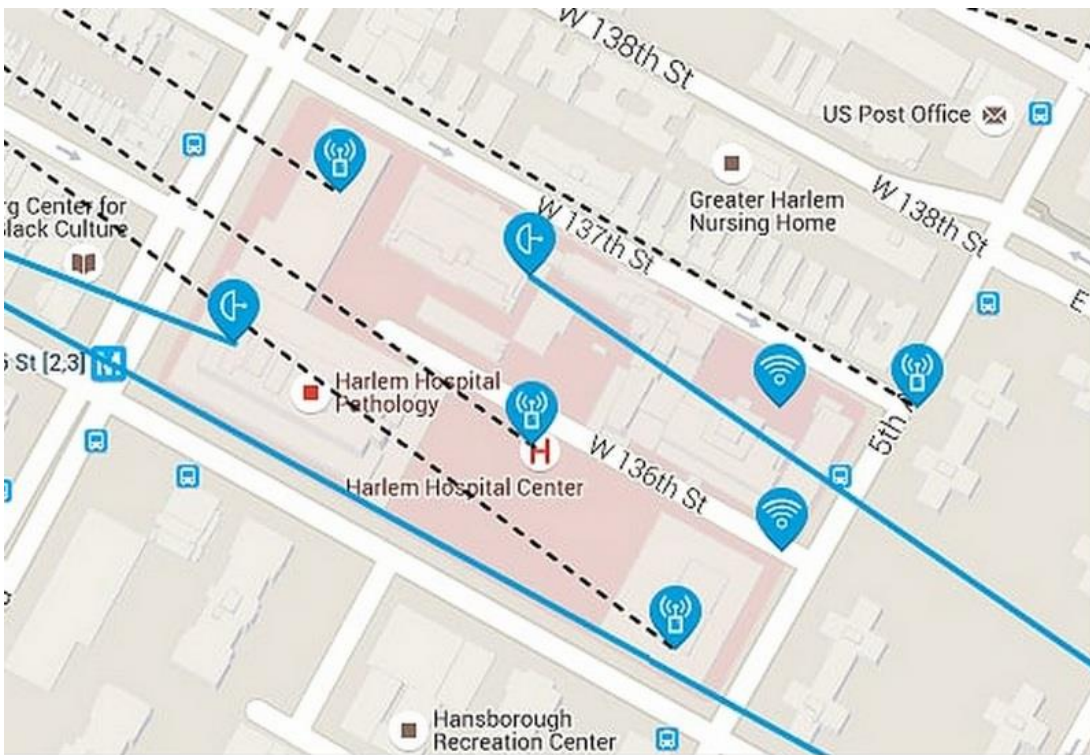

STREAMING UNIVERSITY PROJECT

Network Maps

**Manhattan and Bronx
Community Wide Area Network (CWAN)**

STREAMING UNIVERSITY PROJECT

Network Maps

CCNY CWAN

Harlem Hospital CWAN

STREAMING UNIVERSITY PROJECT

Network Maps

Federal 8 CWAN

STREAMING UNIVERSITY PROJECT

Network Maps

Riverbank State Park CWAN